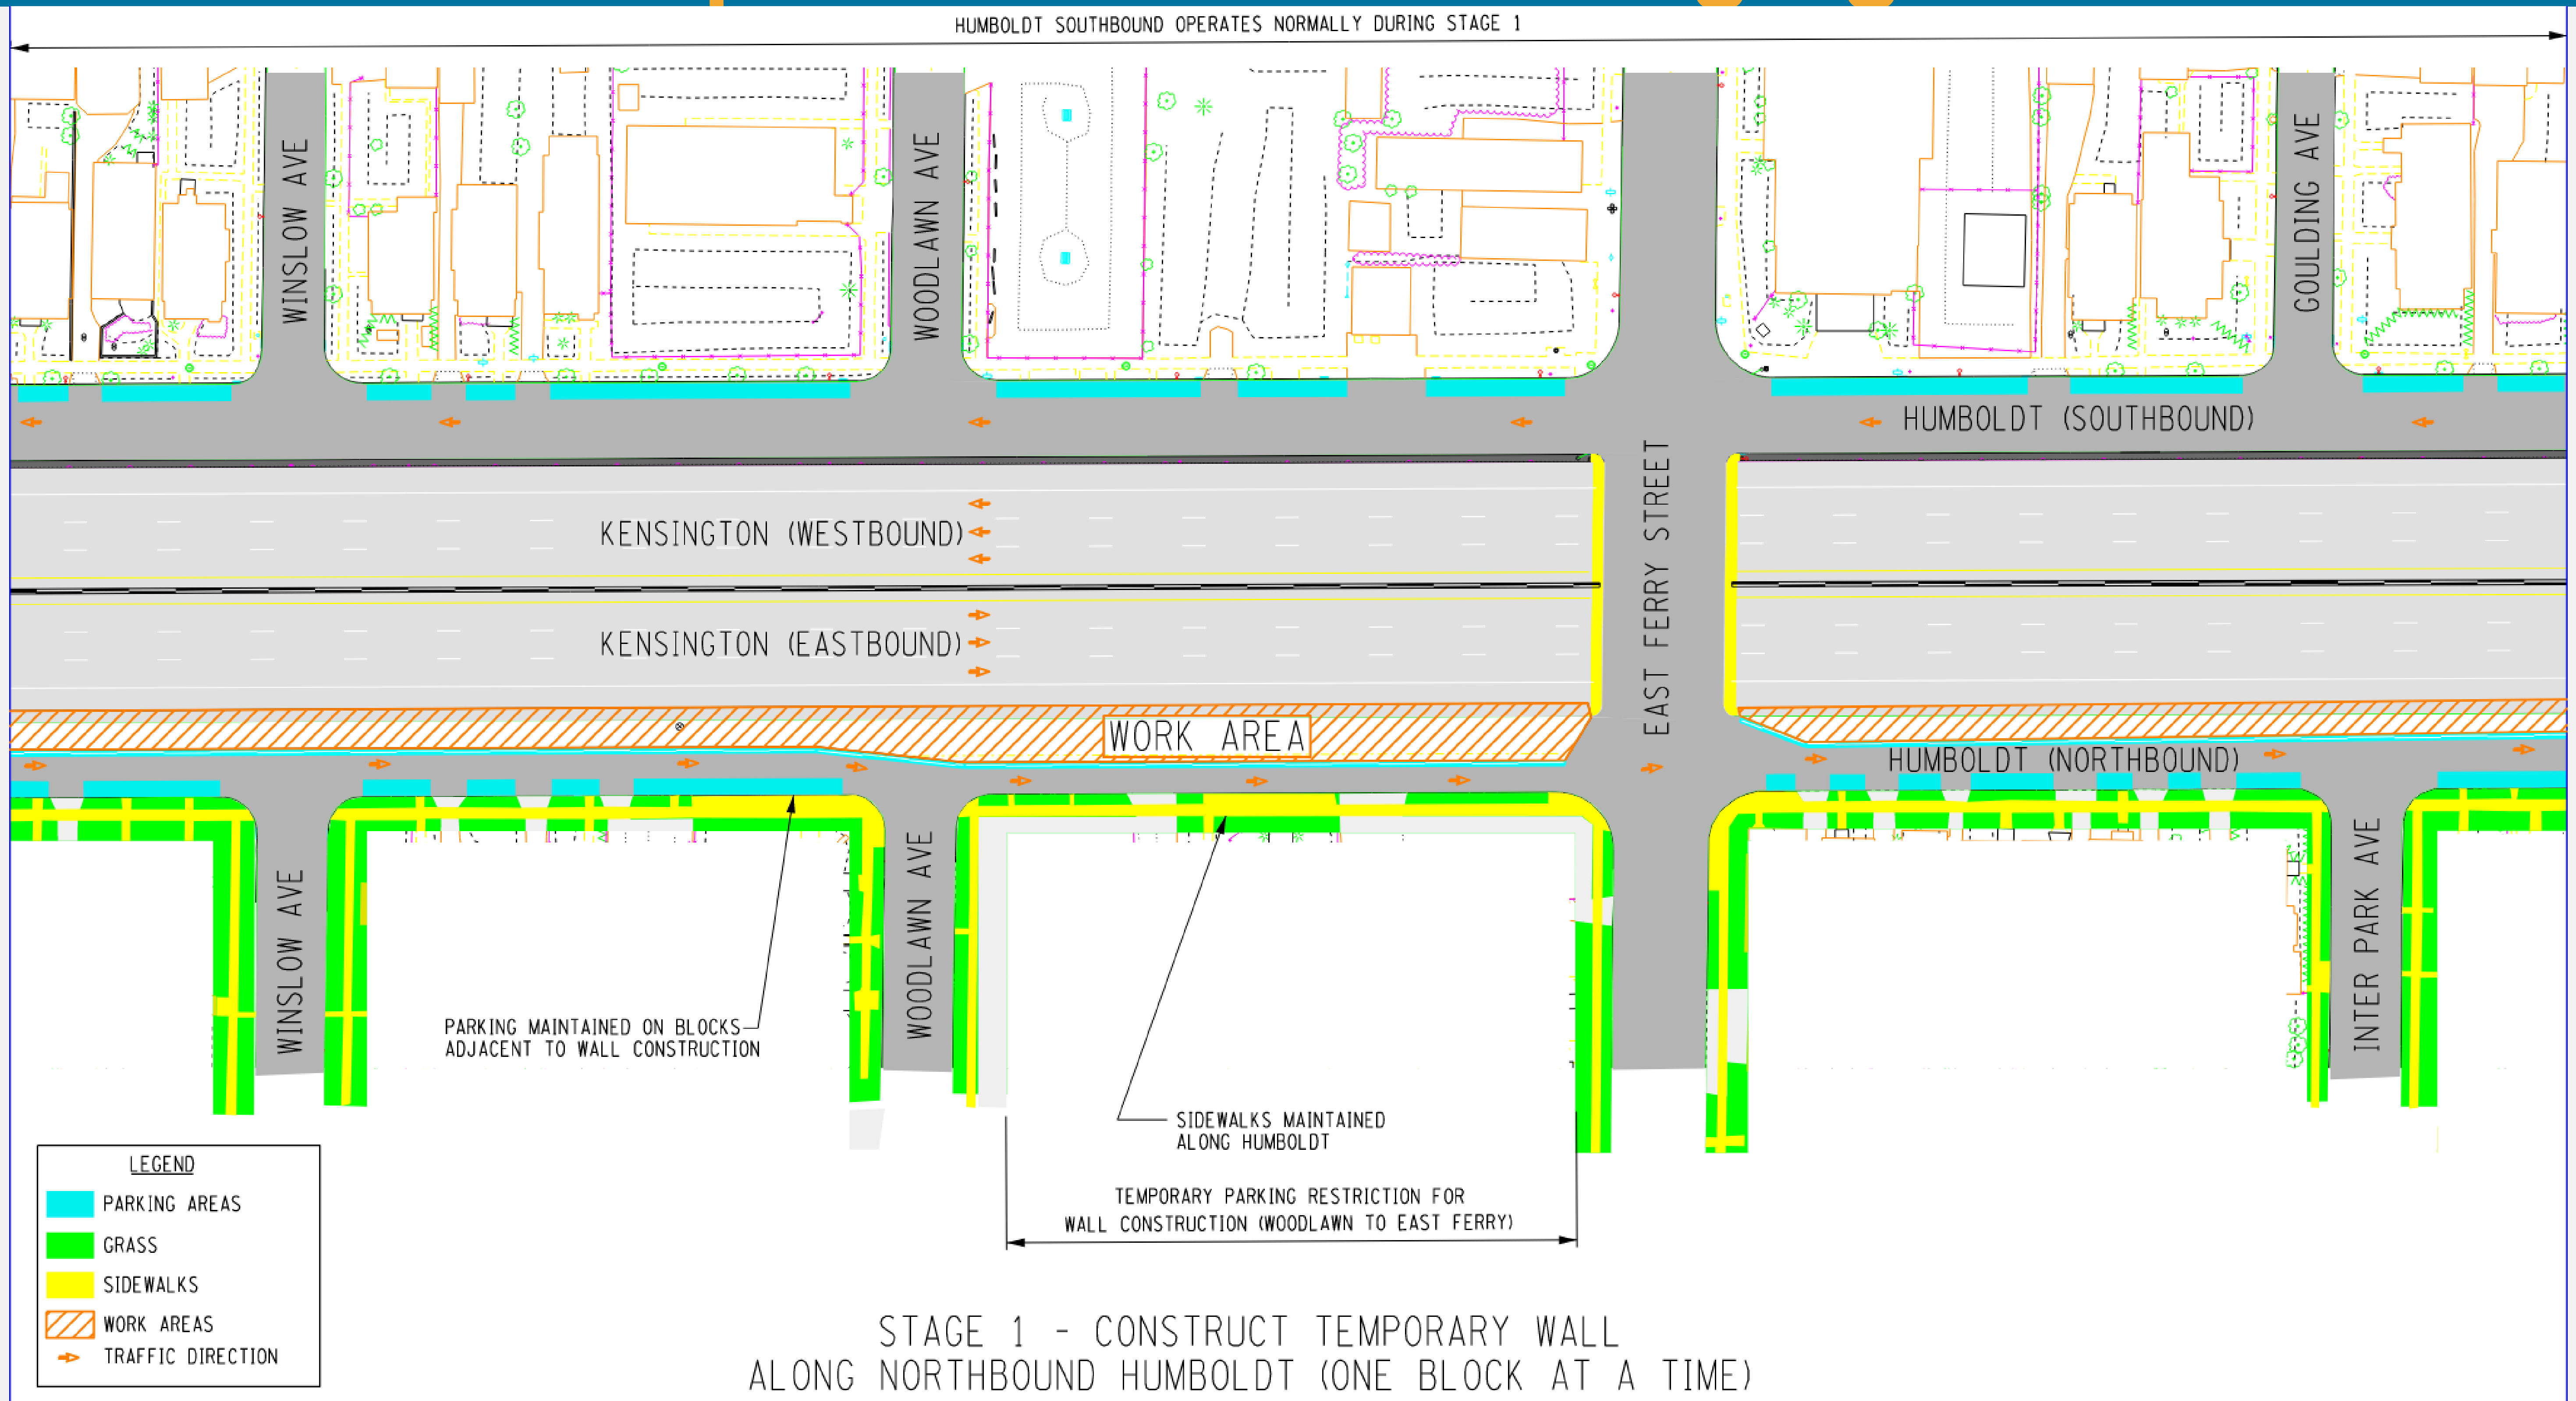

Example Construction Staging Plan

Office of the Governor

KATHY HOCHUL
Governor

MARIE THERESE DOMINGUEZ
Commissioner

Department of Transportation